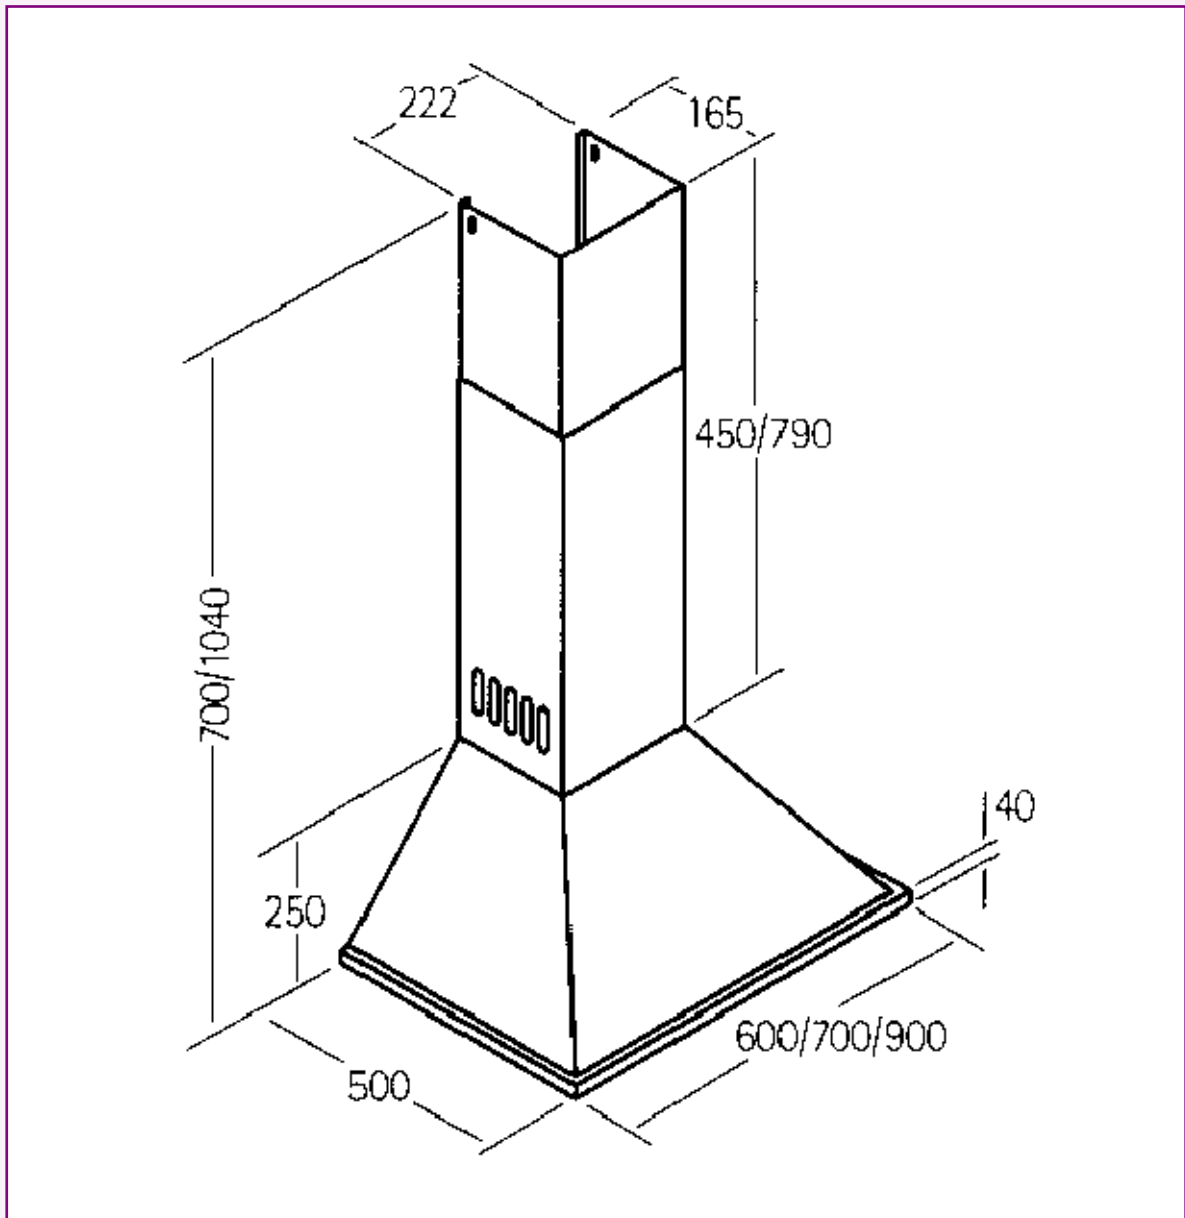

Model K

Vectaire Ltd
Lincoln Road
Cressex Business Park
High Wycombe
Bucks, HP12 3RH
Tel: +44(0)1494 522333
Fax: +44(0)1494 522337
Email: sales@vectaire.co.uk